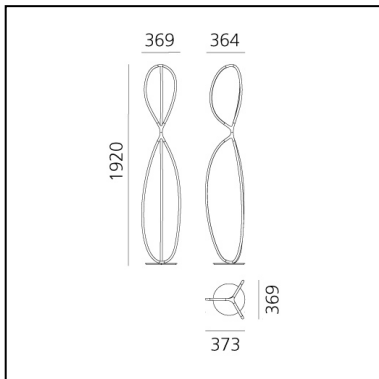

## LUMINAIRE

- Watt: **77W**
- Delivered lumens output: **2422lm**
- CCT: **3000K**
- Efficiency: **35%**
- Efficacy: **31.46lm/W**
- CRI: **90**
- Dimmer Typology: **Touch Dimmer su cavo**

## DESCRIPTION

Arrival is a complete lamp family with dynamic, flowing shapes that sculpt light with delicate, graphic lines. Branching out from a central joint, common to all the different versions, each model has three arms that form a soft, organic geometric shape through a profile that is both light and structure. Each element has a section that leaves the aluminium profile visible from the outside while generating a light-diffusing surface inside. The resulting elements blend into spaces with a presence that is discreet yet distinctive thanks to the shape and quality of the softly diffused light. These are elegant lighting tools, perfect for use in multiple series or for combining the different versions together depending on the requirements of the installation spaces.

## DIMENSIONS

- Length: **cm 37.3**
- Width: **cm 36.9**
- Height: **cm 192**